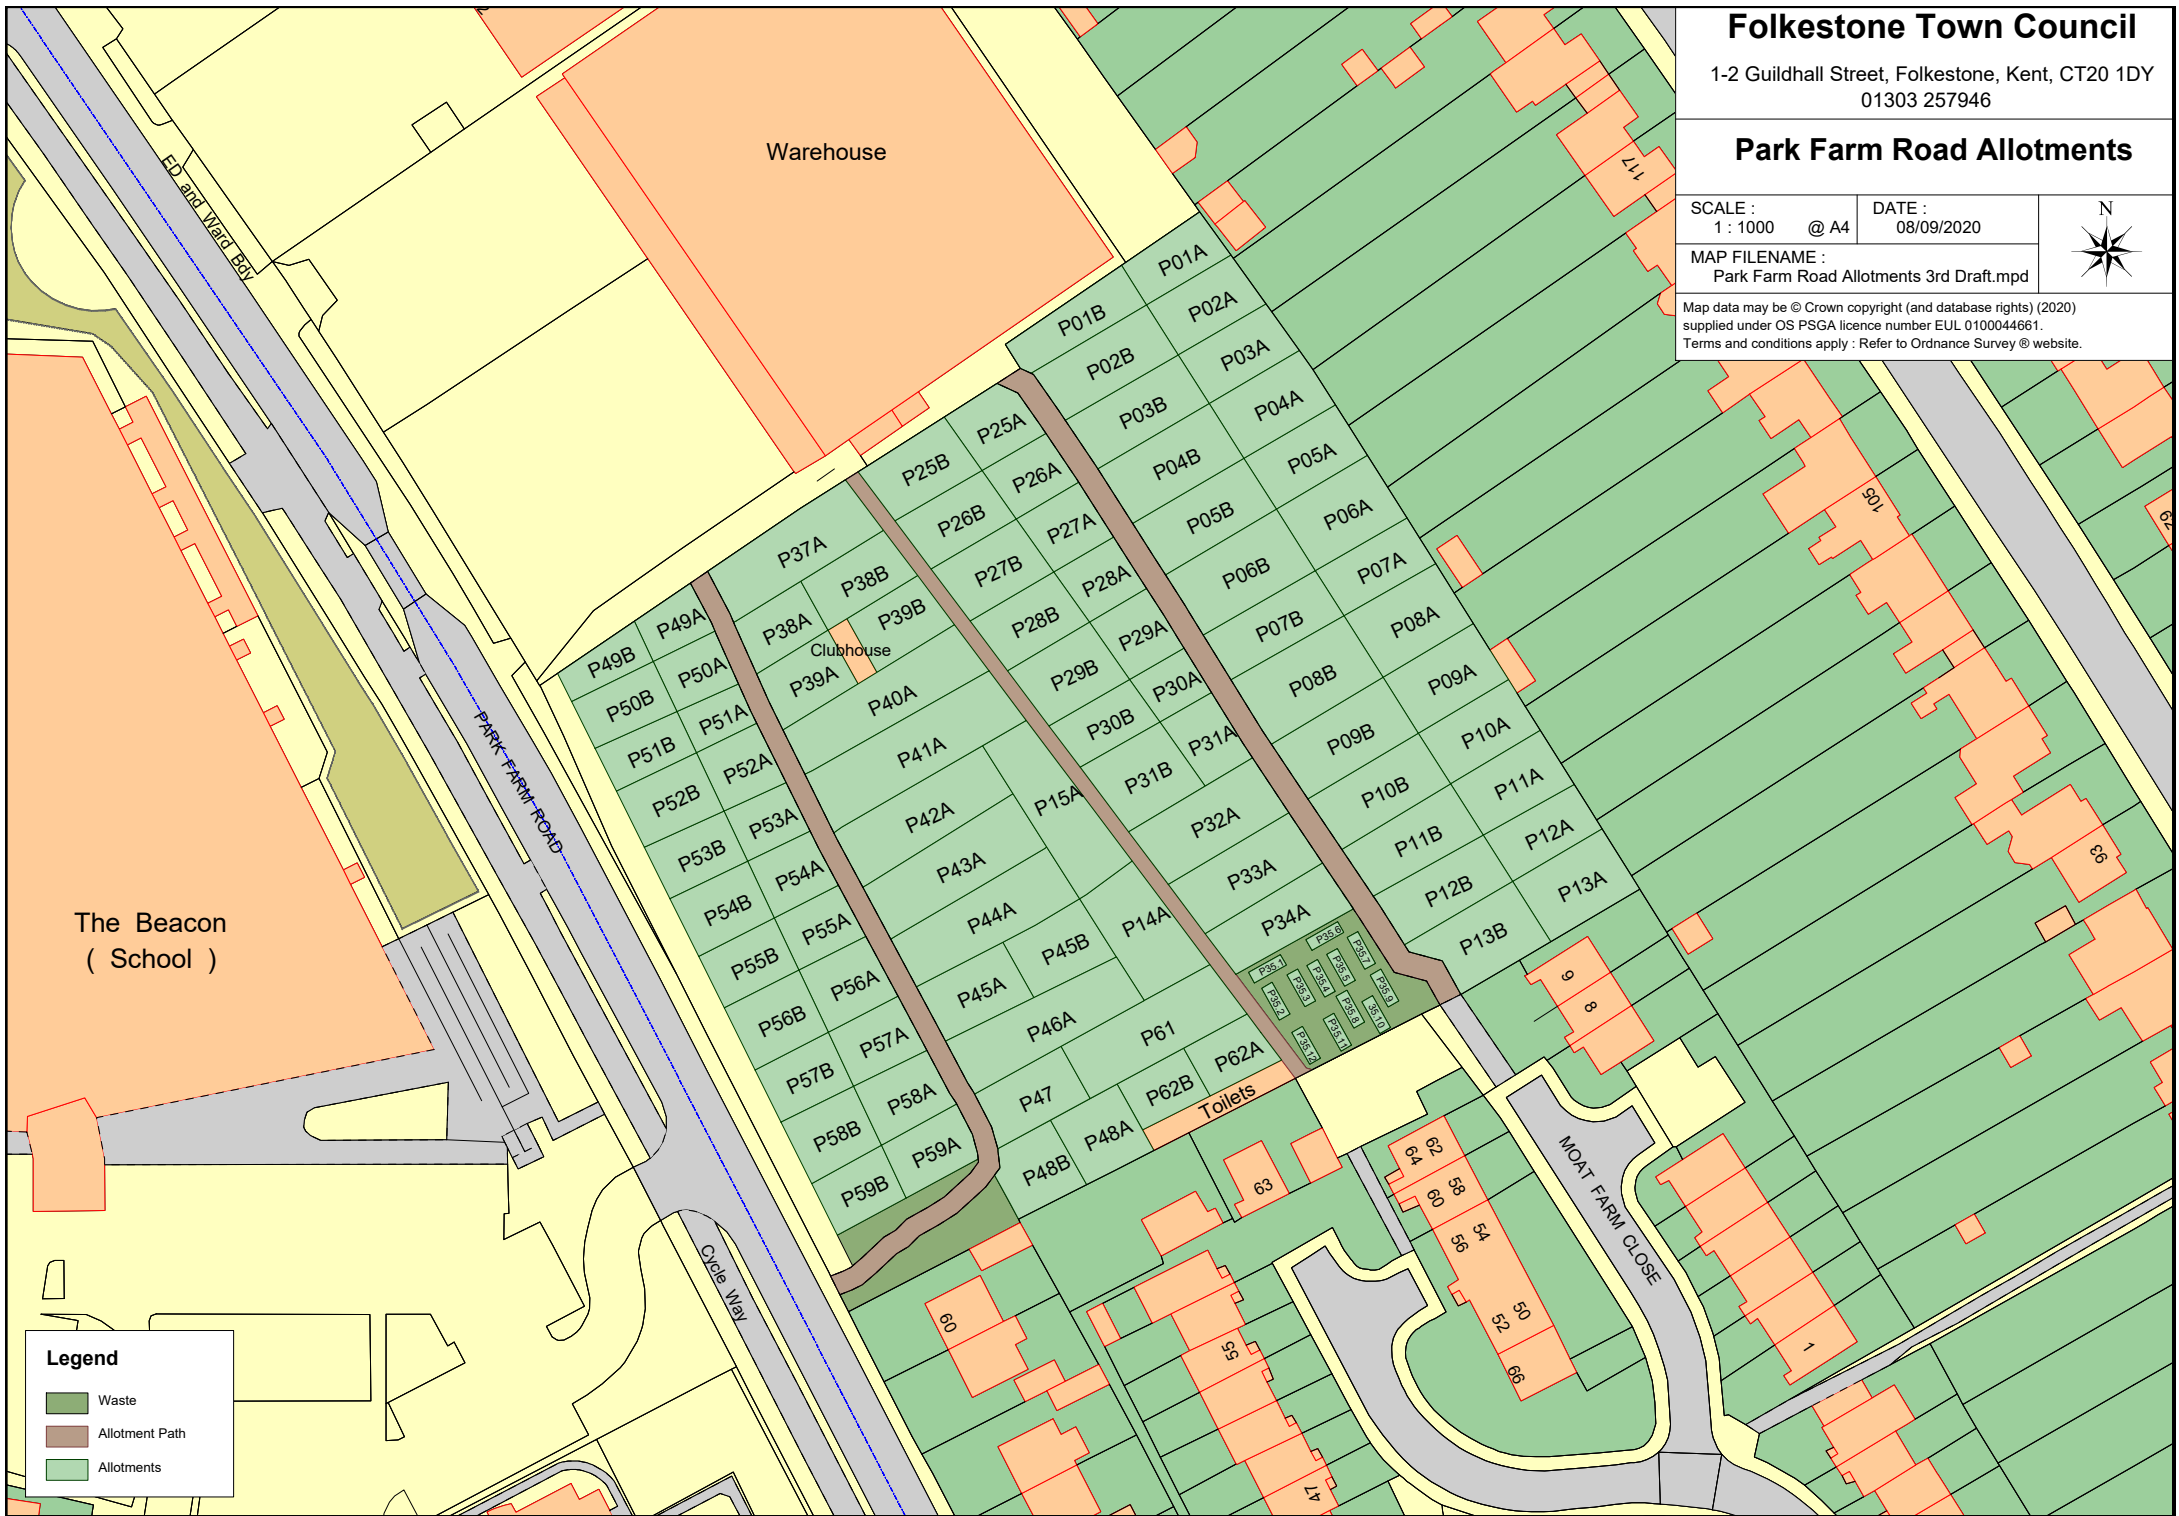

## Park Farm Road Allotments

SCALE :  
1 : 1000 @ A4

DATE :  
08/09/2020

MAP FILENAME :  
Park Farm Road Allotments 3rd Draft.mpd

Map data may be © Crown copyright (and database rights) (2020)  
supplied under OS PSGA licence number EUL 0100044661.  
Terms and conditions apply : Refer to Ordnance Survey @ website.

**Legend**

- Waste
- Allotment Path
- Allotments